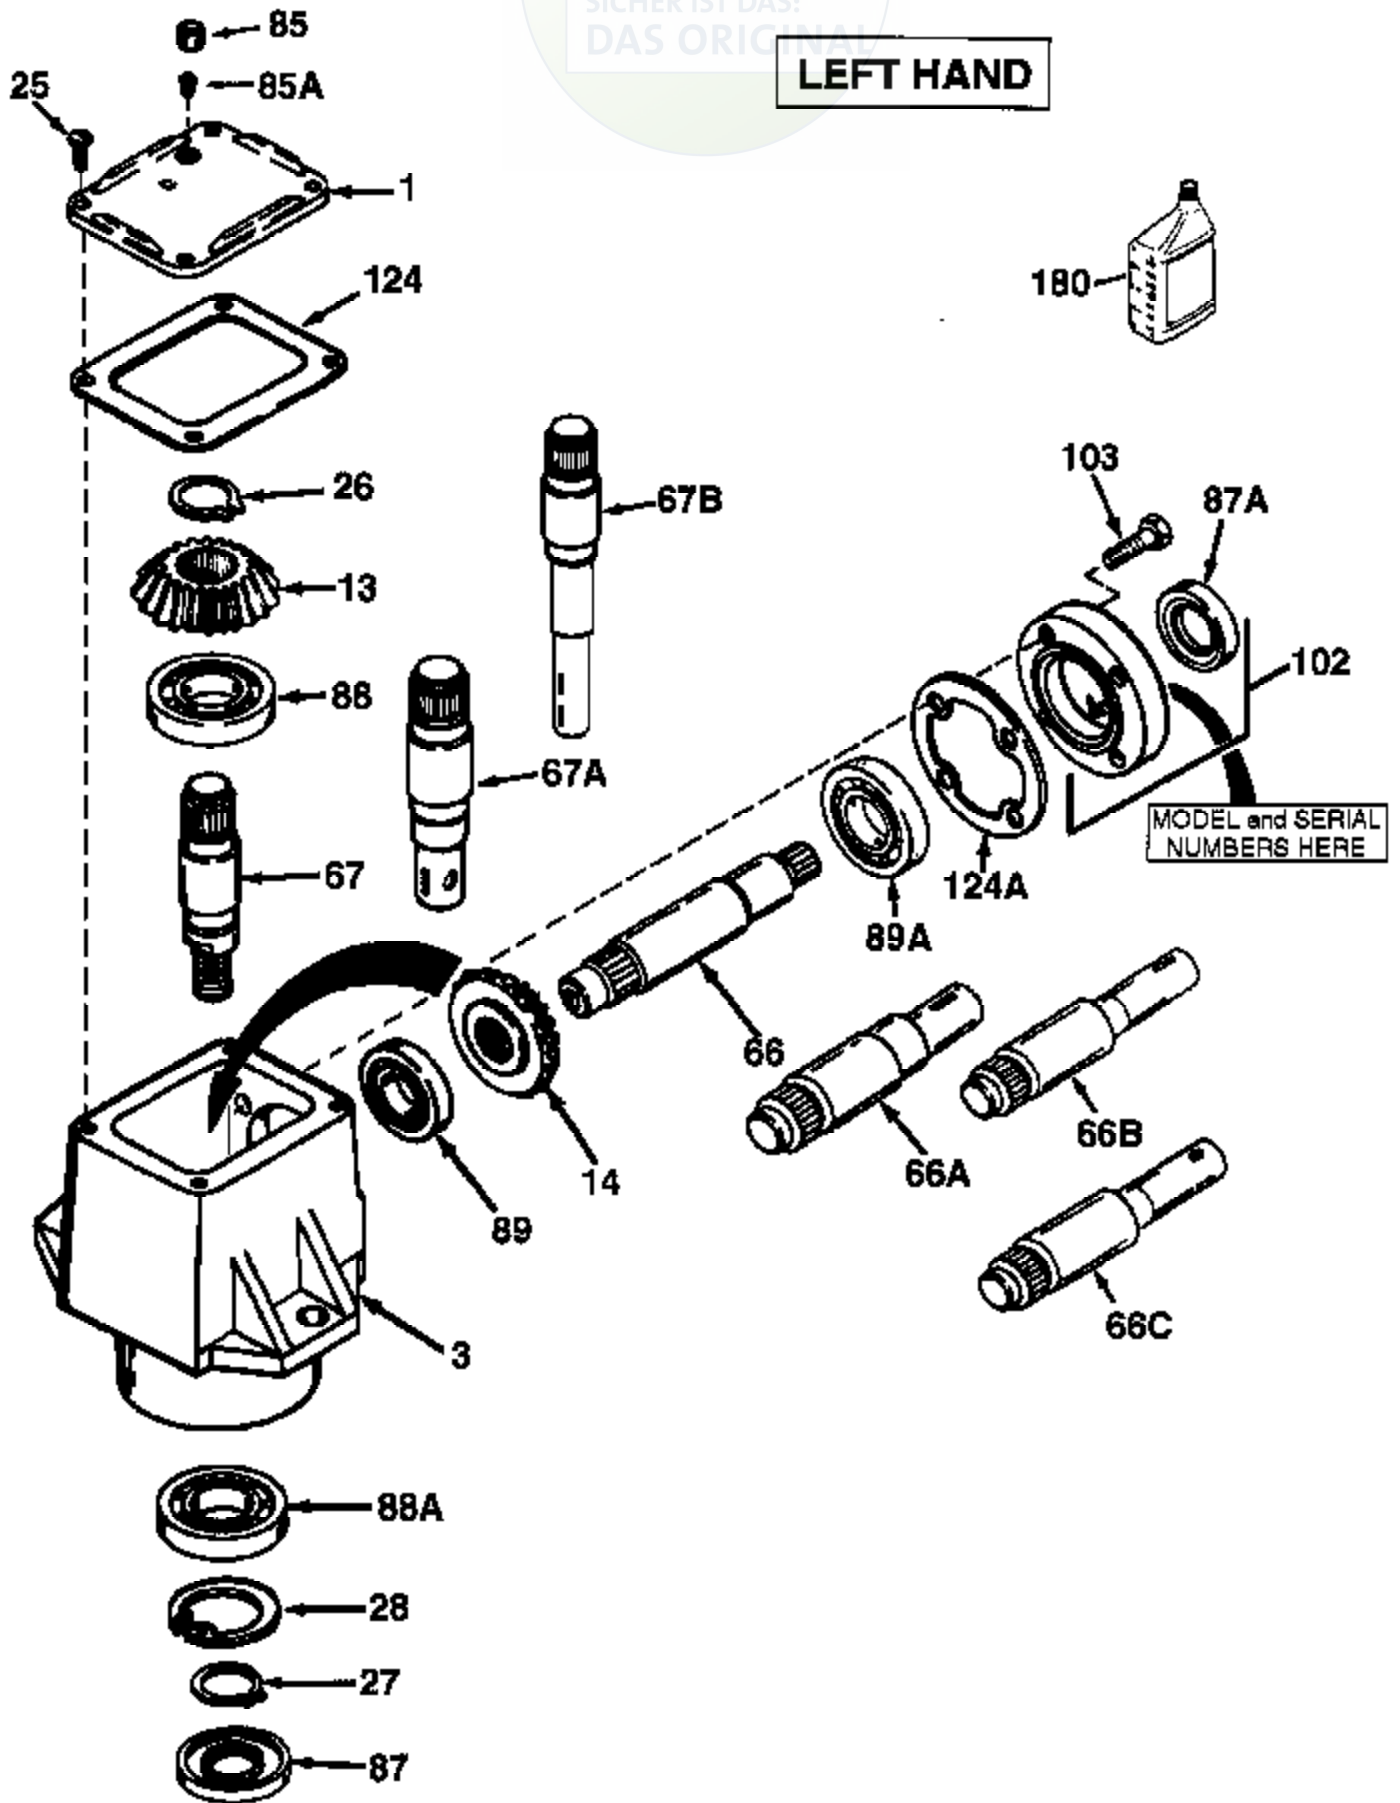

# JOIST

SICHER IST DAS:  
DAS ORIGINAL

**LEFT HAND**

Ref #	Part Number	Qty	Description
1	772067	1	Right Angle Drive Head Cover
3	770026A	1	Right Angle Drive Housing
13	778101A	1	Miter Gear (17 teeth-steel)
14	778210	1	Miter Gear (17 teeth-steel)
25	792025	4	Screw, 10-24 x 1/2"
26	788018	1	Retaining Ring
27	788019	1	Retaining Ring
66A	776426	1	Input Shaft (5.225" long)
67A	776326	1	Output Shaft (4.6" long)
85	792039	1	Pipe Plug, 1/8-27
87	788029	1	Oil Seal 7/8"
87A	788031	1	Oil Seal 7/8"
88A	780034	1000-1000-078	Ball Bearing 7/8" ID
88	780034	Peerless	Ball Bearing 7/8" ID
89	780024	1	Ball Bearing 3/4" ID
89A	780034	1	Ball Bearing 7/8" ID
102	786029	1	Retainer Cap & Seal (Incl. 87A & 103)
103	792026	4	Bolt, 1/4-20 x 7/8"
124A	788030B	1	Retainer Gasket
124	788028	1	Gasket
180	730229A	1	Gear Oil 80W90

1000-1000-078, Page 2 of 2  
Peerless